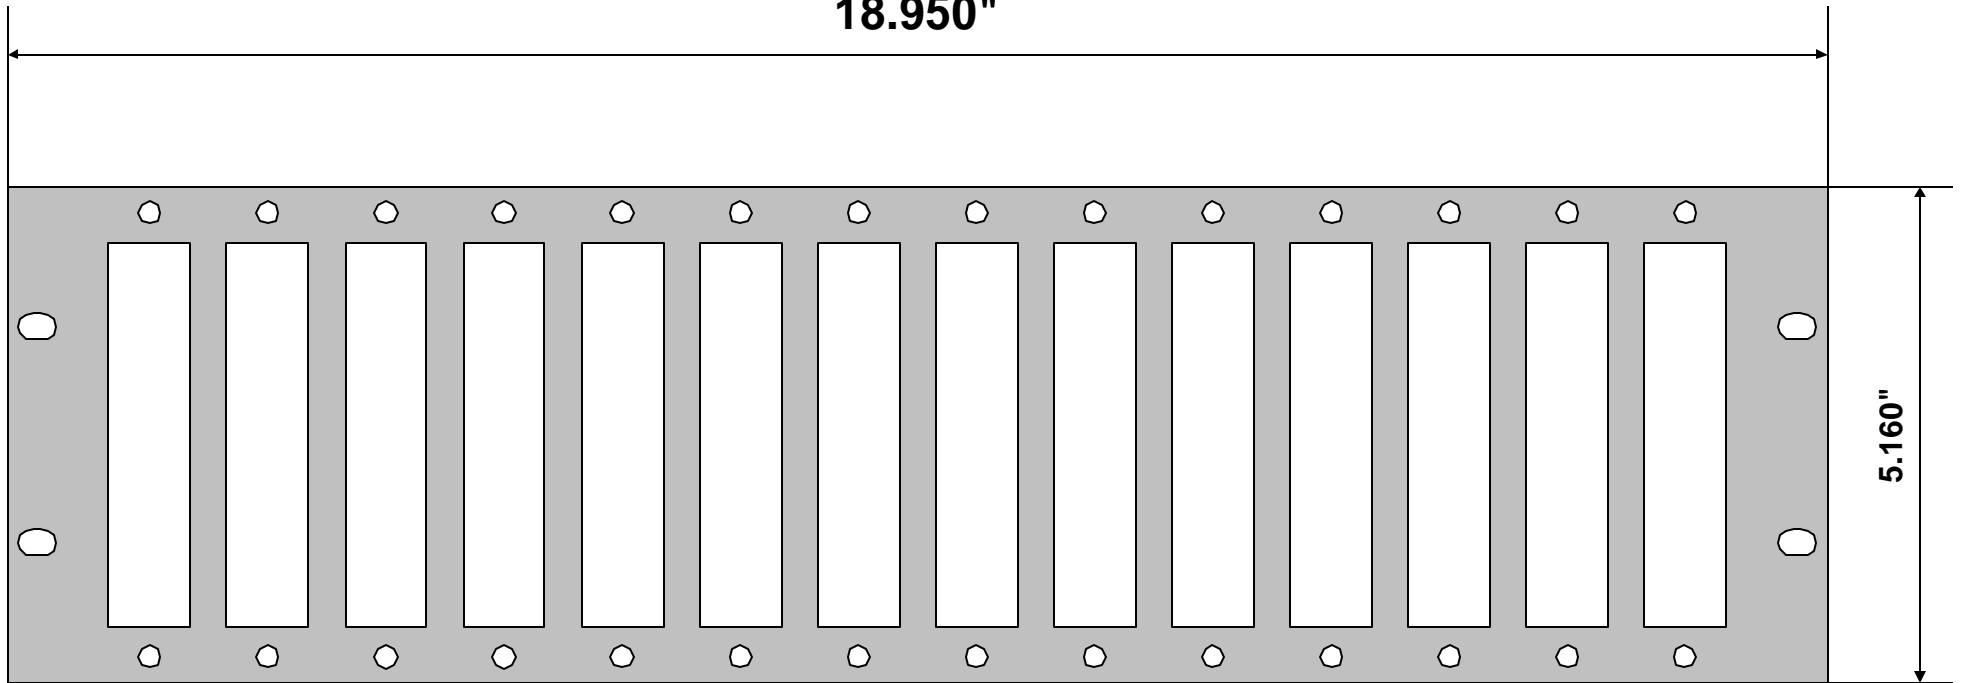

**LuxLink
Model RMP-3000
3U Rack Mounting Panel**

18.950"

5.160"

www.LuxLink.com